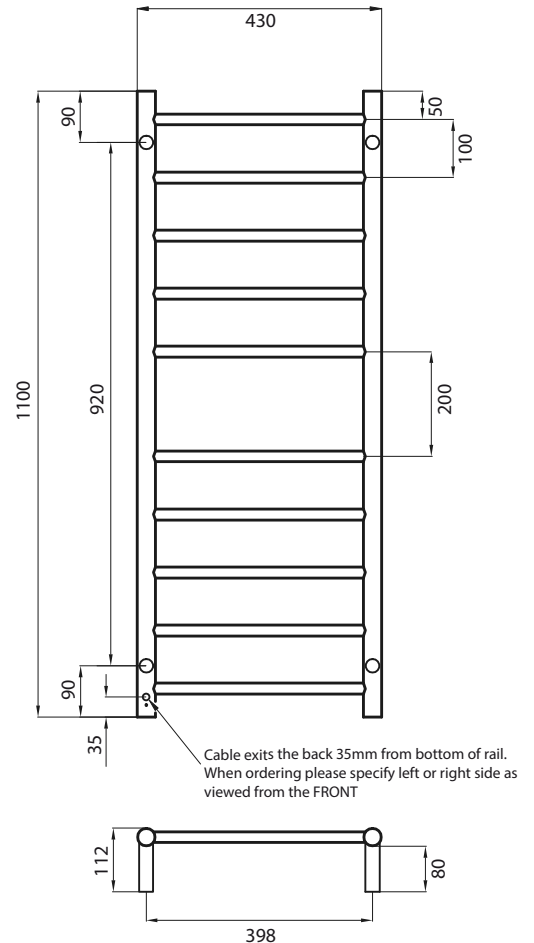

ROUND HEATED

RTR430 – Standard 240V model

MIRROR POLISHED AND BRUSHED SATIN
 MANUFACTURED FROM 304 GRADE
 STAINLESS STEEL

COLOURED FINISHES MANUFACTURED
 FROM 201 GRADE STAINLESS STEEL

IP55 RATED (COLOURED FINISHES ARE
 IP54 RATED)

ALL TOWEL RAILS AVAILABLE WITH EITHER
 BOTTOM LEFT OR RIGHT OUTPUT

ALL STANDARD RAILS ARE DUAL PURPOSE,
 OFFERING A PLUG AS STANDARD, BUT PACK
 CONTAINS A HARD WIRING KIT

CAN BE MOUNTED UPSIDE DOWN

10 YEAR WARRANTY FOR CONSTRUCTION /
 HEATING ELEMENT

COATING ON COLOURED RAILS ARE
 COVERED BY A 2 YEAR WARRANTY

FEATURES	CODE	SIZE (MM)	FINISH
<ul style="list-style-type: none"> Round bar / Height 1100mm / 10 bars with a central gap / 80W (Black rail 115W) Standard model is 240V / IP55 rated Vertical bars 32mm diameter Horizontal bars 19mm diameter 112mm from wall Cable length: 1.4m, plug included <p>Please note: Due to manufacturing constraints beyond our control, our coloured towel rails may have minor colour variances in different batches, so may be slightly different to the images and colour samples you may have seen.</p>	RTR430LEFT	430x1100	Polished 
	RTR430RIGHT	430x1100	Polished 
	BRU-RTR430LEFT	430x1100	Brushed Satin 
	BRU-RTR430RIGHT	430x1100	Brushed Satin 
	BRTR430LEFT	430x1100	Matt Black 
	BRTR430RIGHT	430x1100	Matt Black 
	GMG-RTR430LEFT	430x1100	Gun Metal Grey 
	GMG-RTR430RIGHT	430x1100	Gun Metal Grey 
	GLD-RTR430LEFT	430x1100	Brushed Gold 
	GLD-RTR430RIGHT	430x1100	Brushed Gold 
BN-RTR430LEFT	430x1100	Brushed Nickel 	
BN-RTR430RIGHT	430x1100	Brushed Nickel 