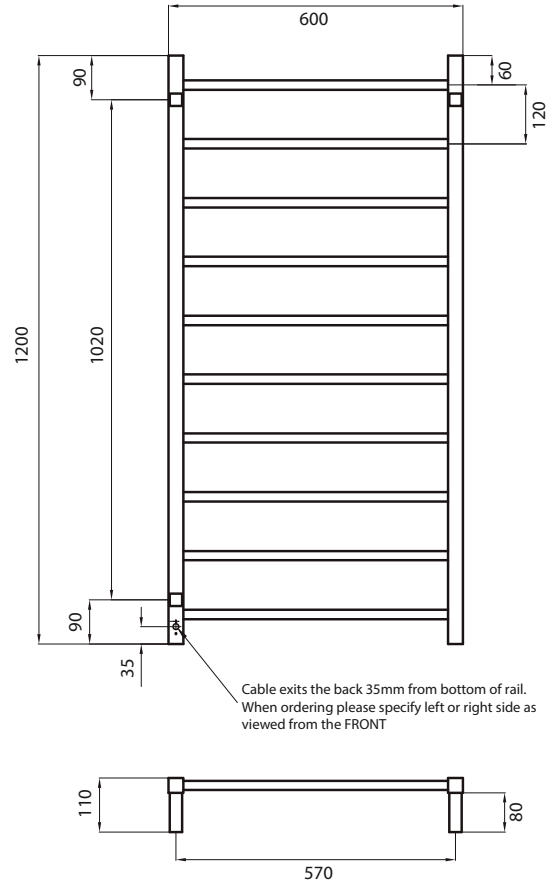

SQUARE HEATED

STR02 – Standard 240V model

MANUFACTURED FROM 304 GRADE STAINLESS STEEL
 IP55 RATED
 ALL TOWEL RAILS AVAILABLE WITH EITHER BOTTOM LEFT OR RIGHT OUTPUT
 ALL STANDARD RAILS ARE DUAL PURPOSE, OFFERING A PLUG AS STANDARD, BUT PACK CONTAINS A HARD WIRING KIT
 CAN BE MOUNTED UPSIDE DOWN
 10 YEAR WARRANTY FOR CONSTRUCTION / HEATING ELEMENT
 COATING ON COLOURED RAILS ARE COVERED BY A 2 YEAR WARRANTY

FEATURES

- Square bar / Height 1200mm / 10 evenly spaced bars / 130W
- Standard model is 240V / IP55 rated
- Vertical bars 30mm x 30mm
- Horizontal bars 19mm x 19mm
- 110mm from wall
- Cable length: 1.4m, plug included
- To see our range of low voltage (12V) models please refer to our website for the complete range: radiantheating.com.au

CODE

SIZE (MM) FINISH

STR02LEFT	600x1200	Polished	
STR02RIGHT	600x1200	Polished	