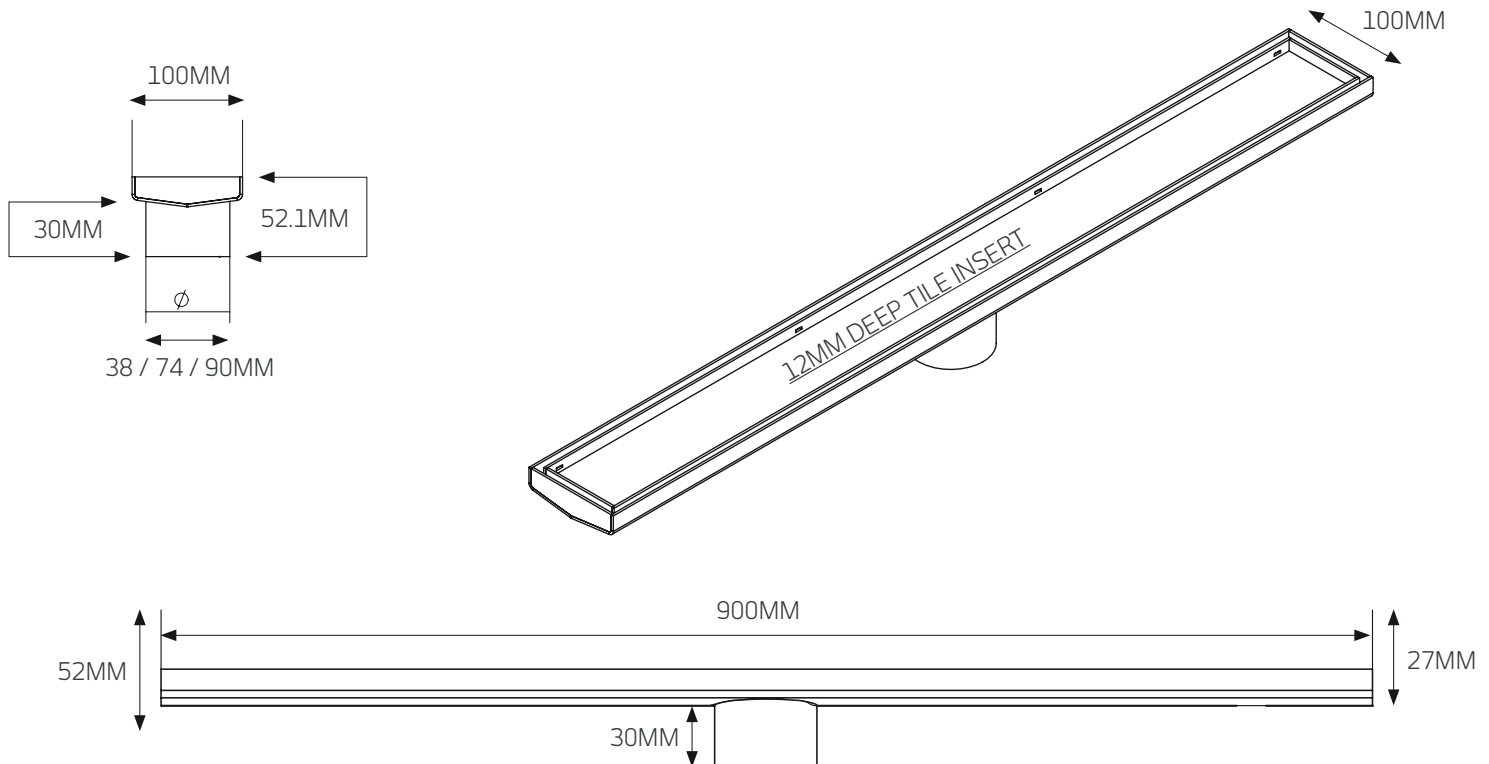

SHOWER GRATES *specifications*

316-RGL-900 – 900 x 100 x 38/74/90mm

FEATURES	CODE	SIZE (MM)	COLOURS
• 316 Marine Grade Stainless Steel	316-RGL-900-38	900x100x38	Stainless Steel 
• Width: 900	316-RGL-900-74	900x100x74	Stainless Steel 
• Height: 100 mm	316-RGL-900-90	900x100x90	Stainless Steel 
• Rolled edges to all exposed edges	316-BLK-RGL-900-38	900x100x38	Matt Black 
• Matt Black grates are Teflon Coated	316-BLK-RGL-900-74	900x100x74	Matt Black 
• Brushed Gold grates are PVD Coated	316-GLD-RGL-900-74	900x100x74	Brushed Gold 
• 12 mm deep insert can accommodate up to 10 mm tile + adhesive	316-GLD-RGL-900-38	900x100x38	Brushed Gold 
• With fixed central wastes			
• Covered by a 7 year warranty *			