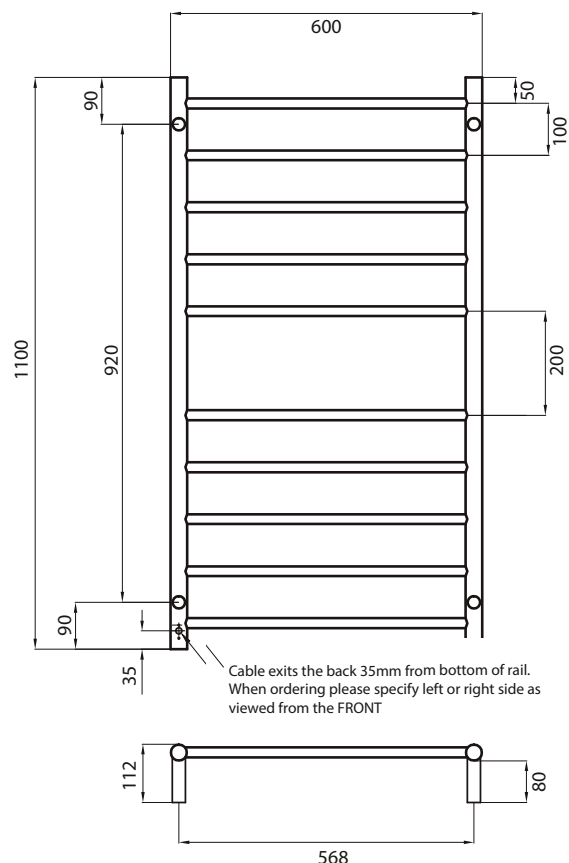

## RTR02 – Standard 240V model

MIRROR POLISHED AND BRUSHED SATIN  
 MANUFACTURED FROM 304 GRADE  
 STAINLESS STEEL  
 COLOURED FINISHES MANUFACTURED  
 FROM 201 GRADE STAINLESS STEEL  
 IP55 RATED (COLOURED FINISHES ARE  
 IP54 RATED)  
 ALL TOWEL RAILS AVAILABLE WITH EITHER  
 BOTTOM LEFT OR RIGHT OUTPUT  
 ALL STANDARD RAILS ARE DUAL PURPOSE,  
 OFFERING A PLUG AS STANDARD, BUT PACK  
 CONTAINS A HARD WIRING KIT  
 CAN BE MOUNTED UPSIDE DOWN  
 10 YEAR WARRANTY FOR CONSTRUCTION /  
 HEATING ELEMENT  
 COATING ON COLOURED RAILS ARE  
 COVERED BY A 2 YEAR WARRANTY

FEATURES	CODE	SIZE (MM)	FINISH	
<ul style="list-style-type: none"> <li>Round bar / Height 1100mm / 10 bars with a central gap / 125W (Black rail 160W)</li> <li>Standard model is 240V / IP55 rated</li> <li>Vertical bars 32mm diameter</li> <li>Horizontal bars 19mm diameter</li> <li>112mm from wall</li> <li>Cable length: 1.4m, plug included</li> <li>To see our range of low voltage (12V) models please refer to our website for the complete range: <a href="http://radiantheating.com.au">radiantheating.com.au</a></li> </ul>	RTR02LEFT	600x1100	Polished	
	RTR02RIGHT	600x1100	Polished	
	BRU-RTR02LEFT	600x1100	Brushed Satin	
	BRU-RTR02RIGHT	600x1100	Brushed Satin	
	GMG-RTR02LEFT	600x1100	Gun Metal Grey	
	GMG-RTR02RIGHT	600x1100	Gun Metal Grey	
	BRTR02LEFT	600x1100	Matt Black	
	BRTR02RIGHT	600x1100	Matt Black	
	BN-RTR02LEFT	600x1100	Brushed Nickel	
	BN-RTR02RIGHT	600x1100	Brushed Nickel	
	LG-RTR02LEFT	600x1100	Light Gold	
	LG-RTR02RIGHT	600x1100	Light Gold	