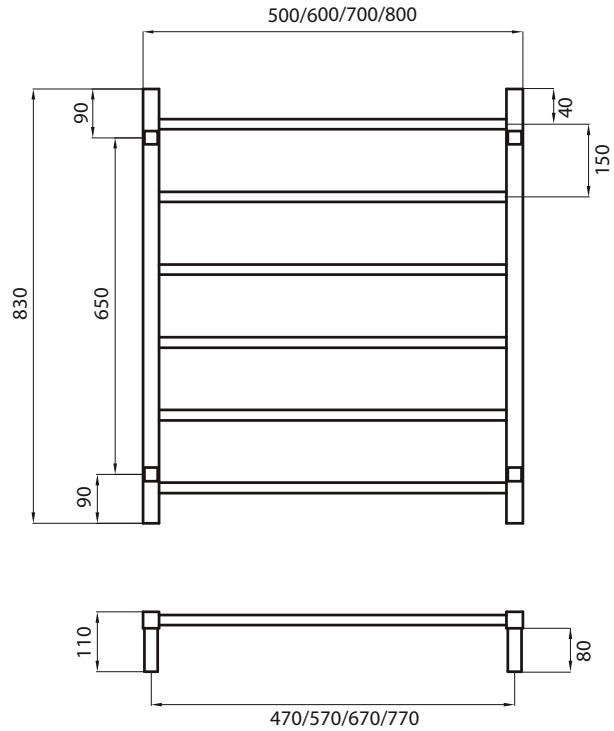

## SLTR01 – 500 / 600 / 700 / 800

MIRROR POLISHED AND BRUSHED SATIN  
 MANUFACTURED FROM 304 GRADE  
 STAINLESS STEEL  
 COLOURED FINISHES MANUFACTURED  
 FROM 201 GRADE STAINLESS STEEL  
 10 YEAR WARRANTY FOR CONSTRUCTION /  
 HEATING ELEMENT  
 COATING ON COLOURED RAILS ARE  
 COVERED BY A 2 YEAR WARRANTY

### FEATURES

- Square bar / 6 evenly spaced bars
- Vertical bars 30mm x 30mm
- Horizontal bars 19mm x 19mm
- 110mm from wall
- Available in various widths:  
500, 600, 700, 800

### SIZE (MM) FINISH

SLTR01-500	500x830	Polished	
SLTR01-600	600x830	Polished	
SLTR01-700	700x830	Polished	
SLTR01-800	800x830	Polished	
BSLTR01	700x830	Matt Black	

**Please note:** Due to manufacturing constraints beyond our control, our coloured towel rails may have minor colour variances in different batches, so may be slightly different to the images and colour samples you may have seen.