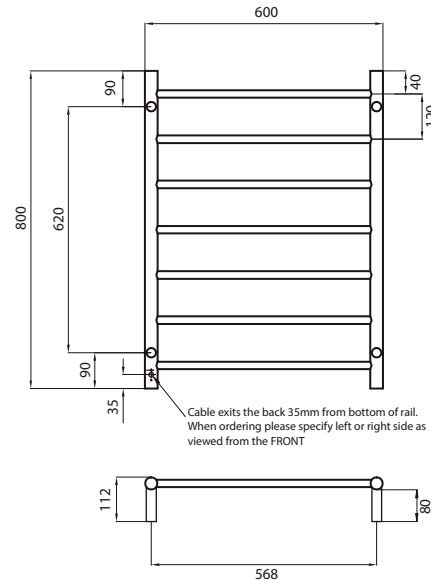

ROUND HEATED

RTR01 – Standard 240V model

MIRROR POLISHED AND BRUSHED SATIN
 MANUFACTURED FROM 304 GRADE STAINLESS STEEL
 COLOURED FINISHES MANUFACTURED FROM 201
 GRADE STAINLESS STEEL
 IP55 RATED (COLOURED FINISHES ARE IP54 RATED)
 ALL TOWEL RAILS AVAILABLE WITH EITHER BOTTOM
 LEFT OR RIGHT OUTPUT
 ALL STANDARD RAILS ARE DUAL PURPOSE, OFFERING
 A PLUG AS STANDARD, BUT PACK CONTAINS A HARD
 WIRING KIT
 CAN BE MOUNTED UPSIDE DOWN
 10 YEAR WARRANTY FOR CONSTRUCTION / HEATING
 ELEMENT
 COATING ON COLOURED RAILS ARE COVERED BY A
 2 YEAR WARRANTY

FEATURES

- Round bar / Height 800mm / 7 evenly spaced bars / 85W (Black rail 110W)
- Standard model is 240V / IP55 rated
- Vertical bars 32mm diameter
- Horizontal bars 19mm diameter
- 112mm from wall
- Cable length: 1.4m, plug included

CODE

SIZE (MM) FINISH

CODE	SIZE (MM)	FINISH	
RTR01LEFT	600x800	Polished	
RTR01RIGHT	600x800	Polished	
BRU-RTR01LEFT	600x800	Brushed Satin	
BRU-RTR01RIGHT	600x800	Brushed Satin	
BRTR01LEFT	600x800	Matt Black	
BRTR01RIGHT	600x800	Matt Black	
GMG-RTR01LEFT	600x800	Gun Metal Grey	
GMG-RTR01RIGHT	600x800	Gun Metal Grey	
GLD-RTR01LEFT	600x800	Brushed Gold	
GLD-RTR01RIGHT	600x800	Brushed Gold	
BN-RTR01LEFT	600x800	Brushed Nickel	
BN-RTR01RIGHT	600x800	Brushed Nickel	
LG-RTR01LEFT	600x800	Light Gold	
LG-RTR01RIGHT	600x800	Light Gold	
CH-RTR01LEFT	600x800	Champagne	
CH-RTR01RIGHT	600x800	Champagne	
ORB-RTR01LEFT	600x800	Oil Rubbed Bronze	
ORB-RTR01RIGHT	600x800	Oil Rubbed Bronze	