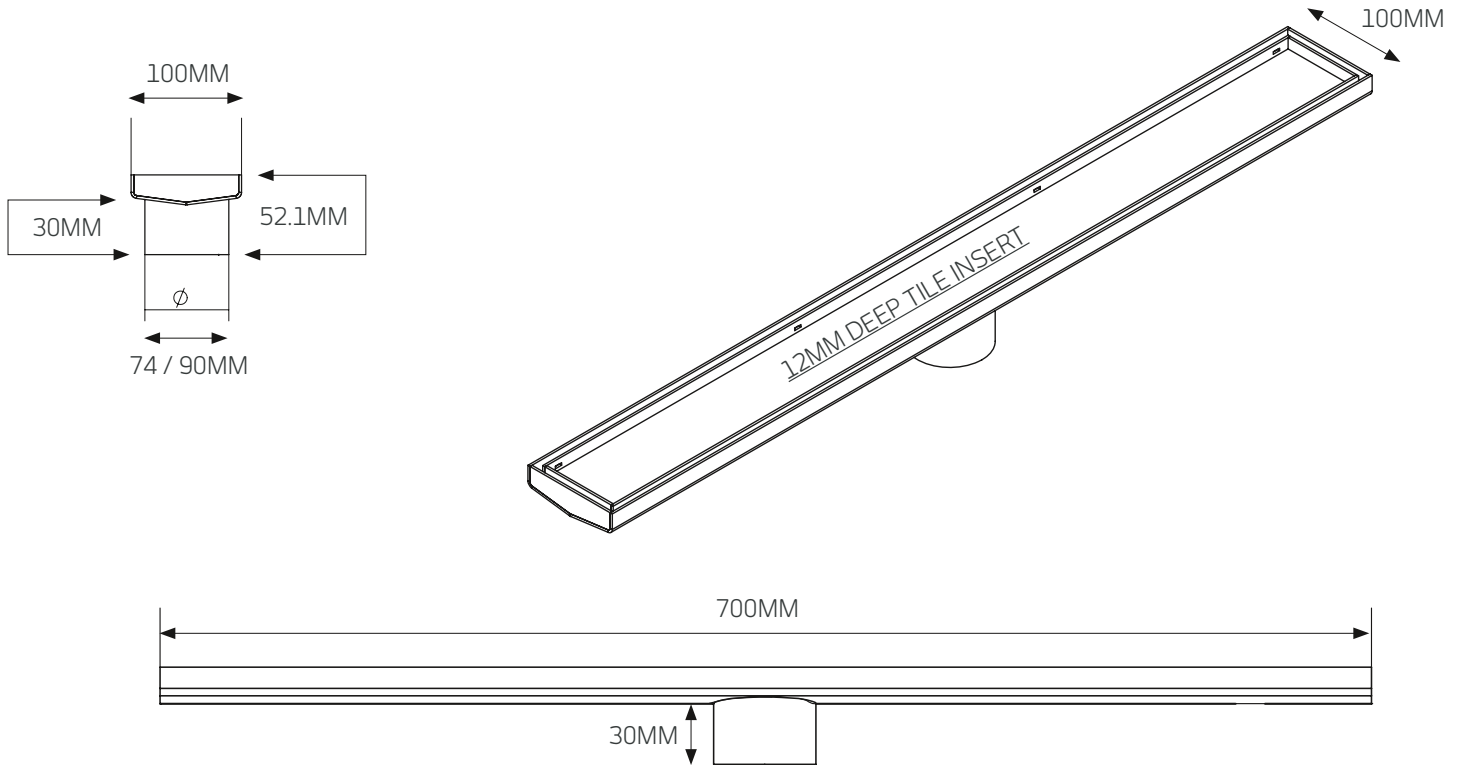

FLOOR GRATES

316-RGL-700 – 700 x 100 x 74/90mm

FEATURES	CODE	SIZE (MM)	COLOURS
• 316 Marine Grade Stainless Steel	316-RGL-700-74	700x100x74	Stainless Steel 
• Width: 100mm	316-RGL-700-90	700x100x90	Stainless Steel 
• Length: 700mm	316-BLK-RGL-700-74	700x100x74	Matt Black 
• Rolled edges to all exposed edges	316-GMG-RGL-700-74	700x100x74	Gun Metal Grey 
• Matt Black grates are Teflon Coated	316-GLD-RGL-700-74	700x100x74	Brushed Gold 
• All other colours are PVD coated	316-WBN-RGL-700-74	700x100x74	Warm Brushed Nickel 
• 12mm deep insert can accommodate up to 10mm tile + adhesive			
• With fixed central wastes			
• Covered by a 7 year warranty *			