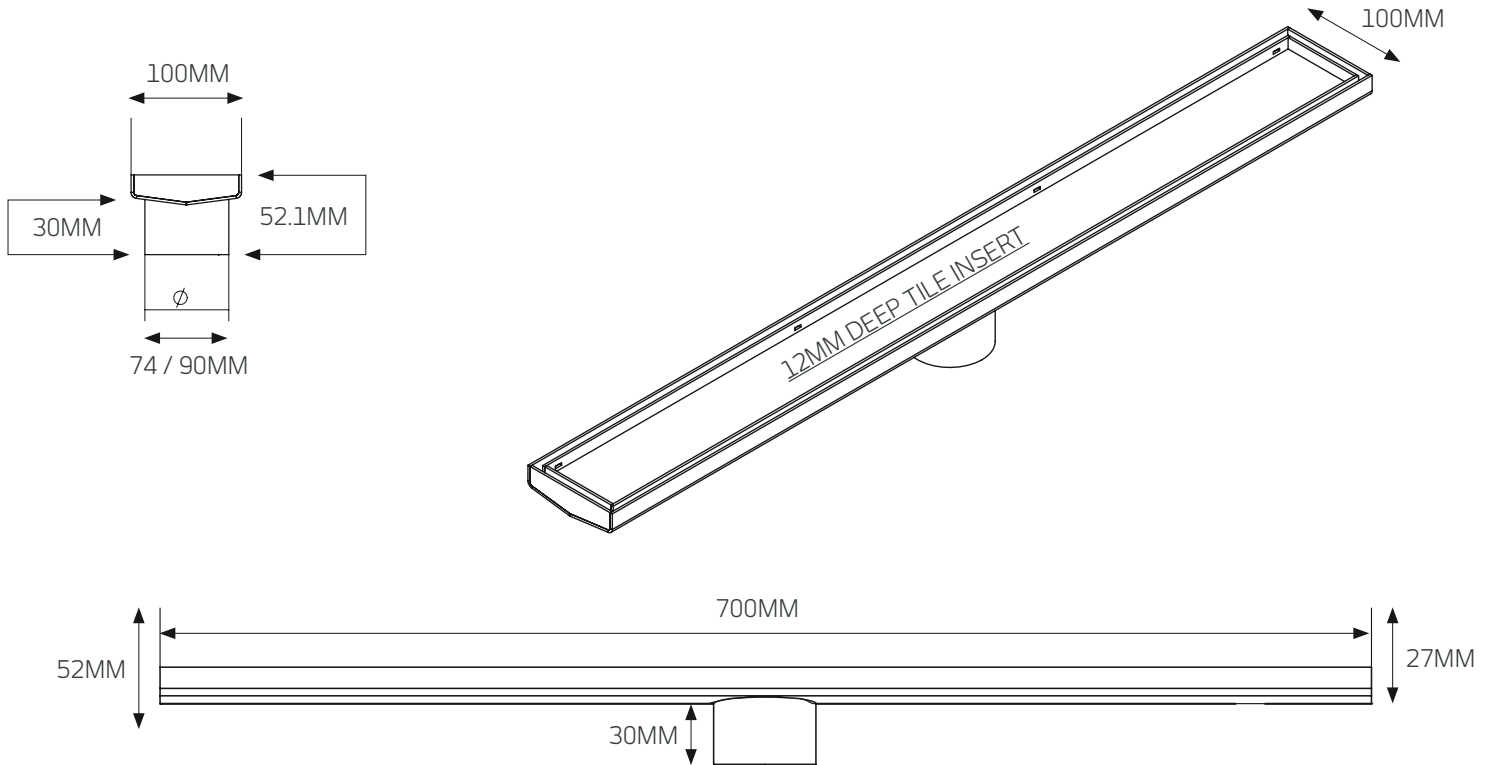

SHOWER GRATES *specifications*

316-RGL-700 – 700 x 100 x 74/90mm

FEATURES	CODE	SIZE (MM)	COLOURS
<ul style="list-style-type: none"> • 316 Marine Grade Stainless Steel 	316-RGL-700-74	700x100x74	Stainless Steel
<ul style="list-style-type: none"> • Width: 700 	316-RGL-700-90	700x100x90	Stainless Steel
<ul style="list-style-type: none"> • Height: 100 mm • Rolled edges to all exposed edges • 12 mm deep insert can accommodate up to 10 mm tile + adhesive • With fixed central wastes • Covered by a 7 year warranty * 			